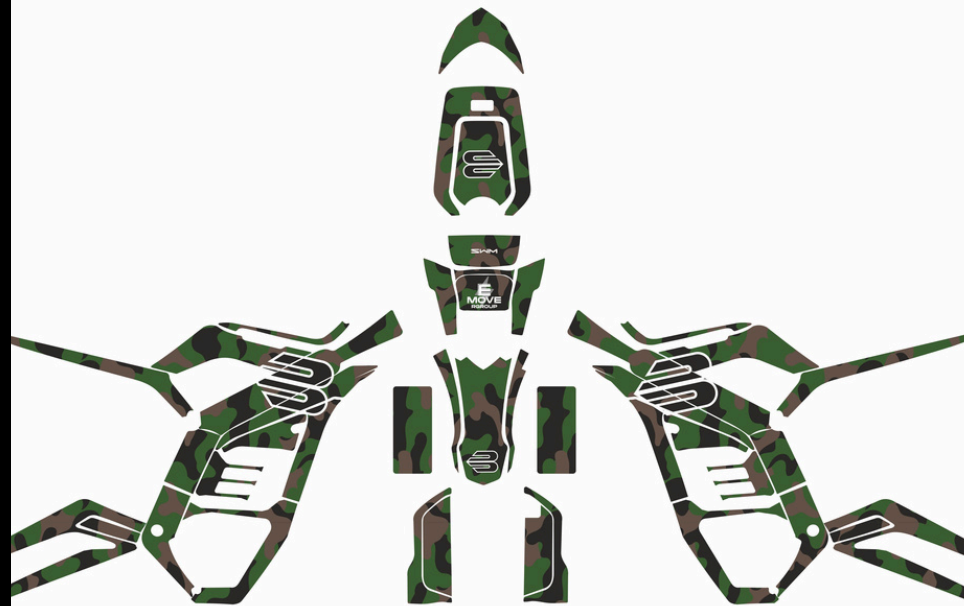

BLU ENERGY

DEA

GOLDFINGER

FOREST

WASP

PINKY

SPEED ITALY

MADE IN ITALY

CASTAGNA

HUNTER

CAMO W

CAMO B

MALIBU

CRICKET