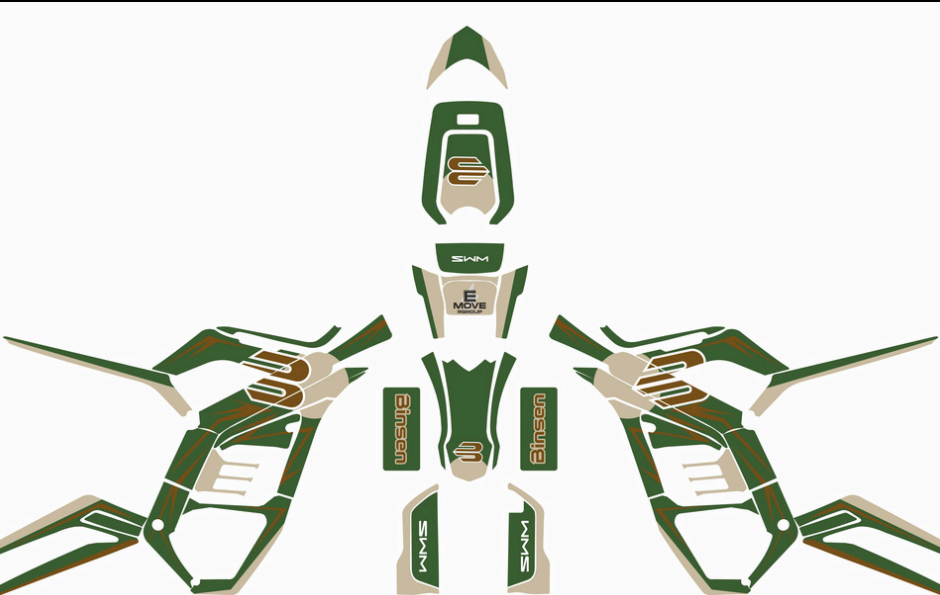

BLU ENERGY

DEA

GOLDFINGER

FOREST

WASP

PINKY

SPEED ITALY

MADE IN ITALY

CASTAGNA

HUNTER

CAMO W

CAMO B

MALIBU

CRICKET