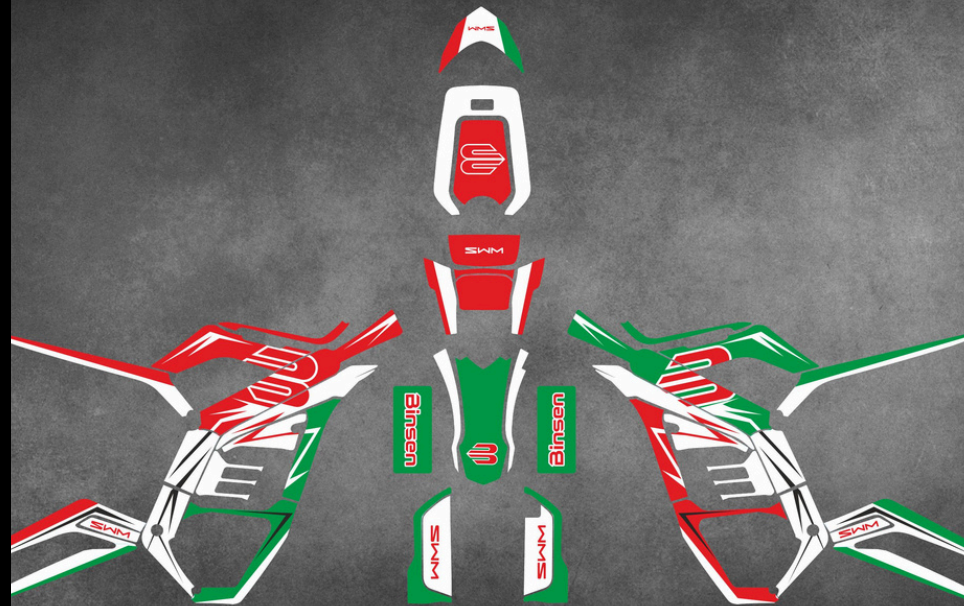

BLU ENERGY

DEA

GOLDFINGER

FOREST

WASP

PINKY

SPEED ITALY

MADE IN ITALY

CASTAGNA

HUNTER

CAMO W

CAMO B

MALIBU

CRICKET